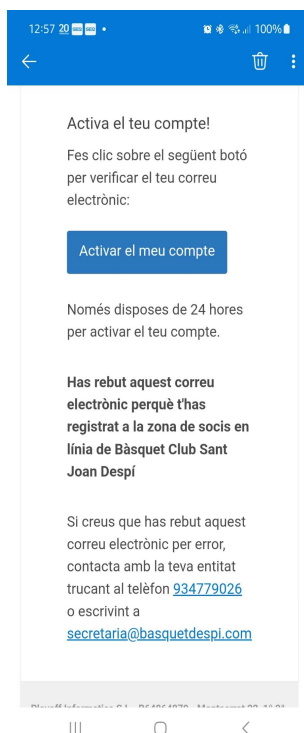

- Rebràs un email amb les instruccions per activar el teu compte (revisa la carpeta de correu brossa/spam).