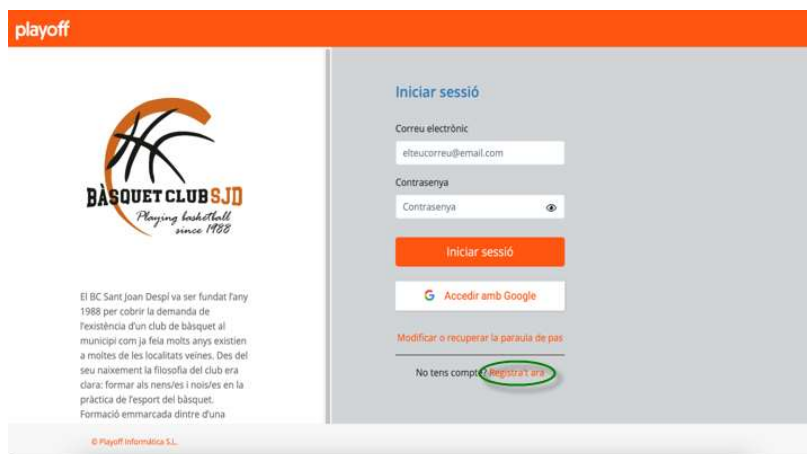

2. Registre via web

- Accedeix a la pàgina web - <https://bcsjd.playoffinformatica.com/FormLogin.php> - i fes clic a "Regístrate ahora":